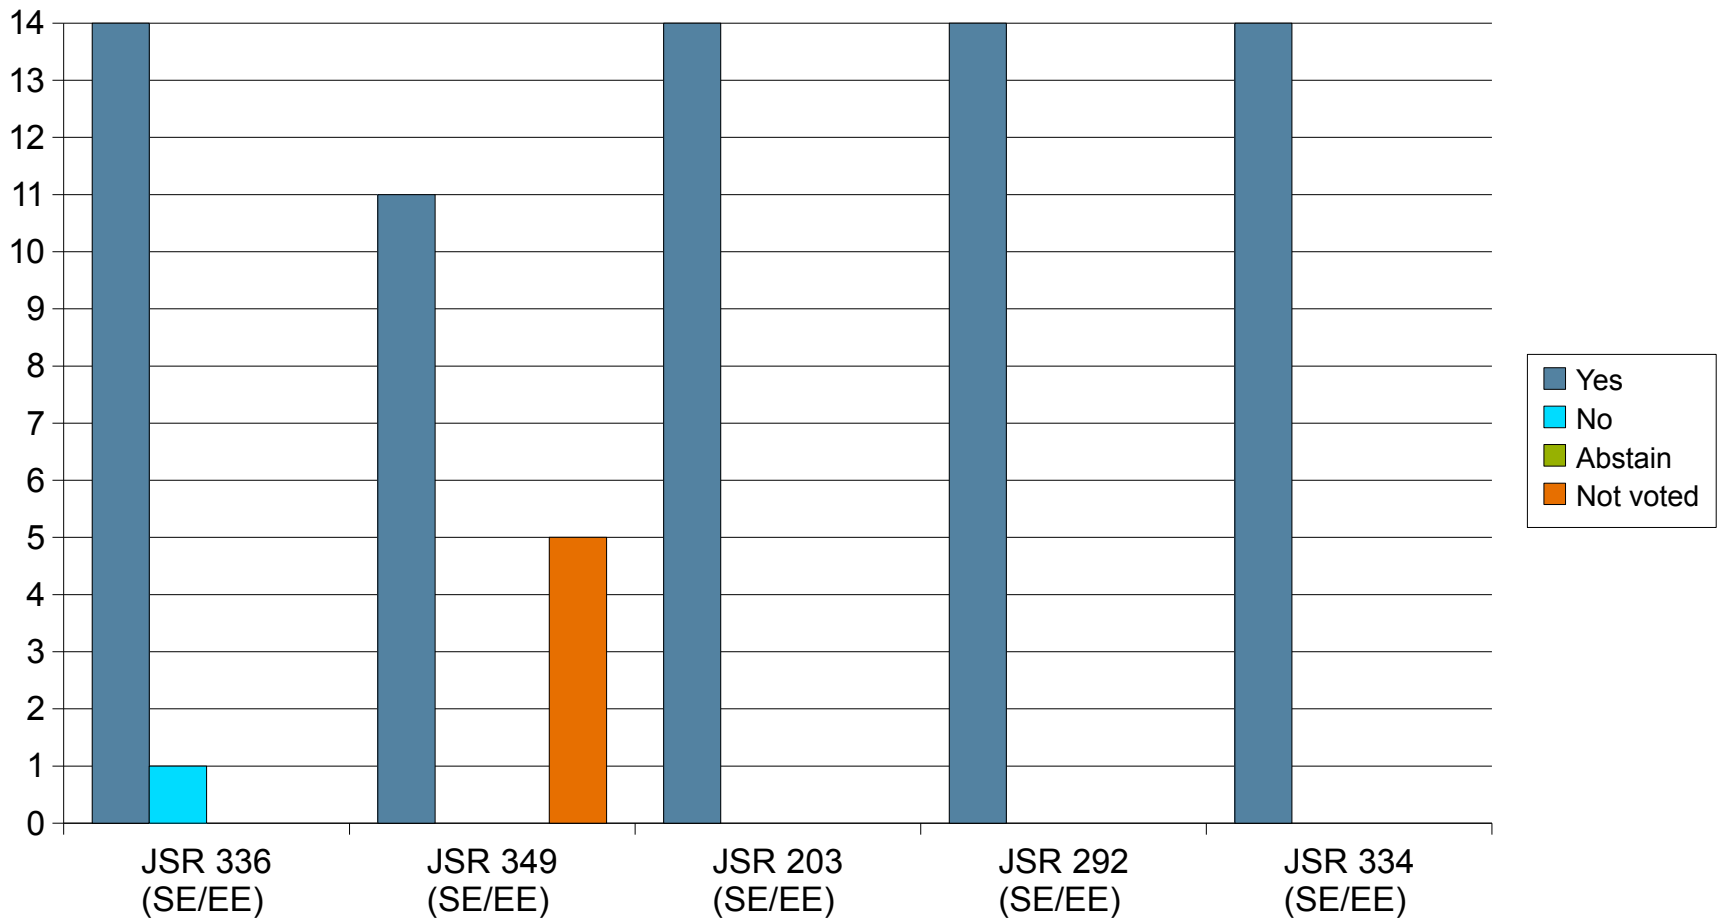

JSR Voting (SE/EE)

Java
Community
Process